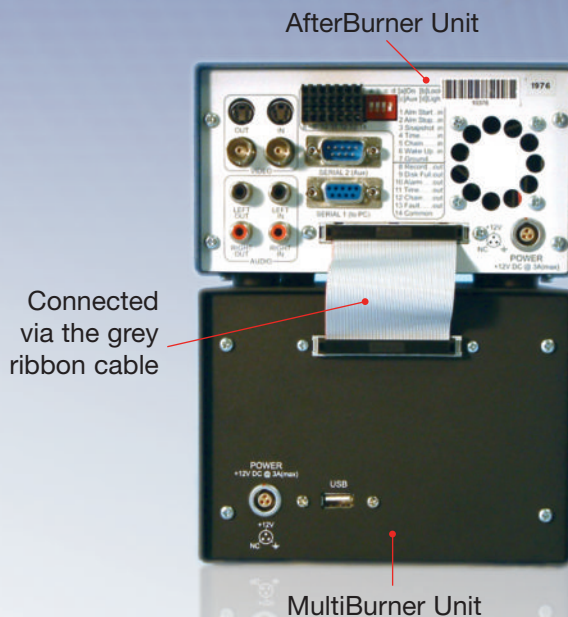

MultiBurner

multiple DVD burner