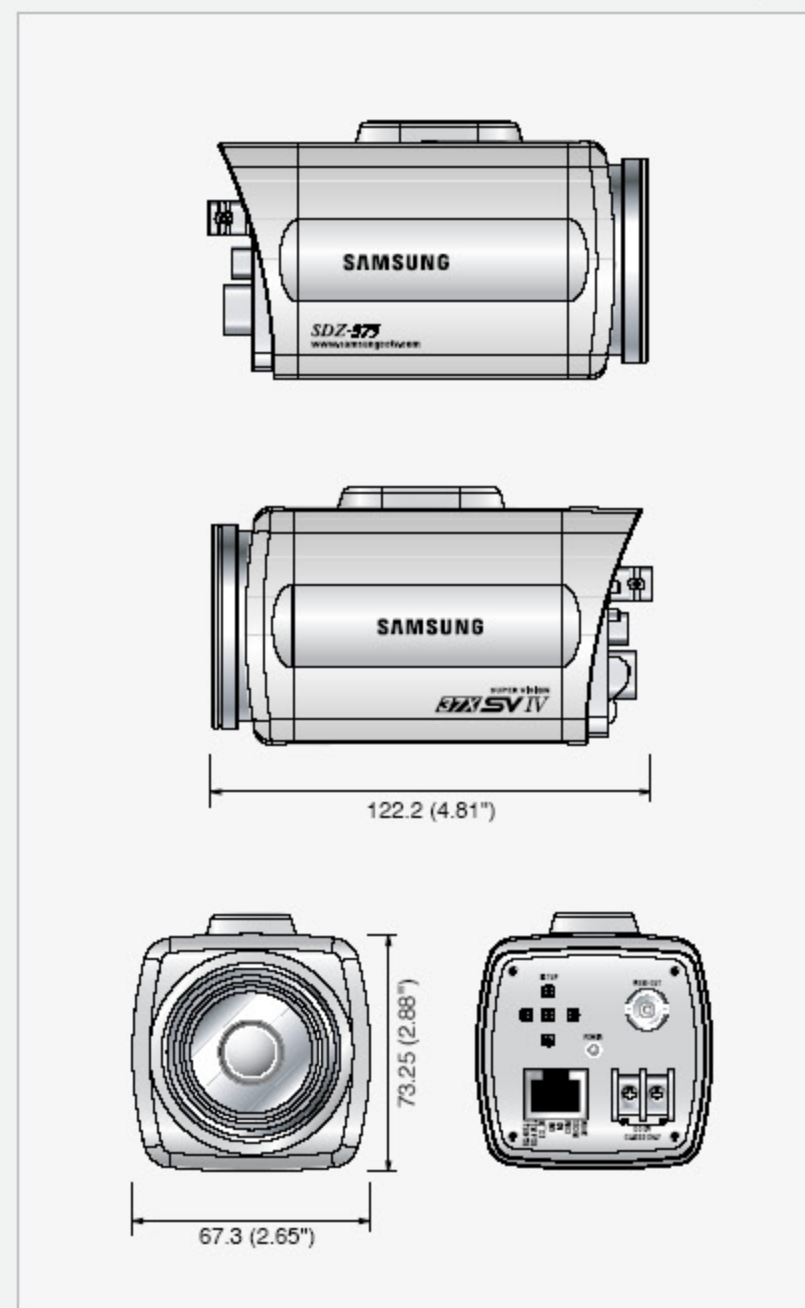

Dimensions

Unit : mm (inch)

Controller (Option)

The Eco mark represents Samsung Techwin's will to create environment-friendly products, and indicates that the product satisfies the EU RoHS Directive.

Design and specifications are subject to change without notice.